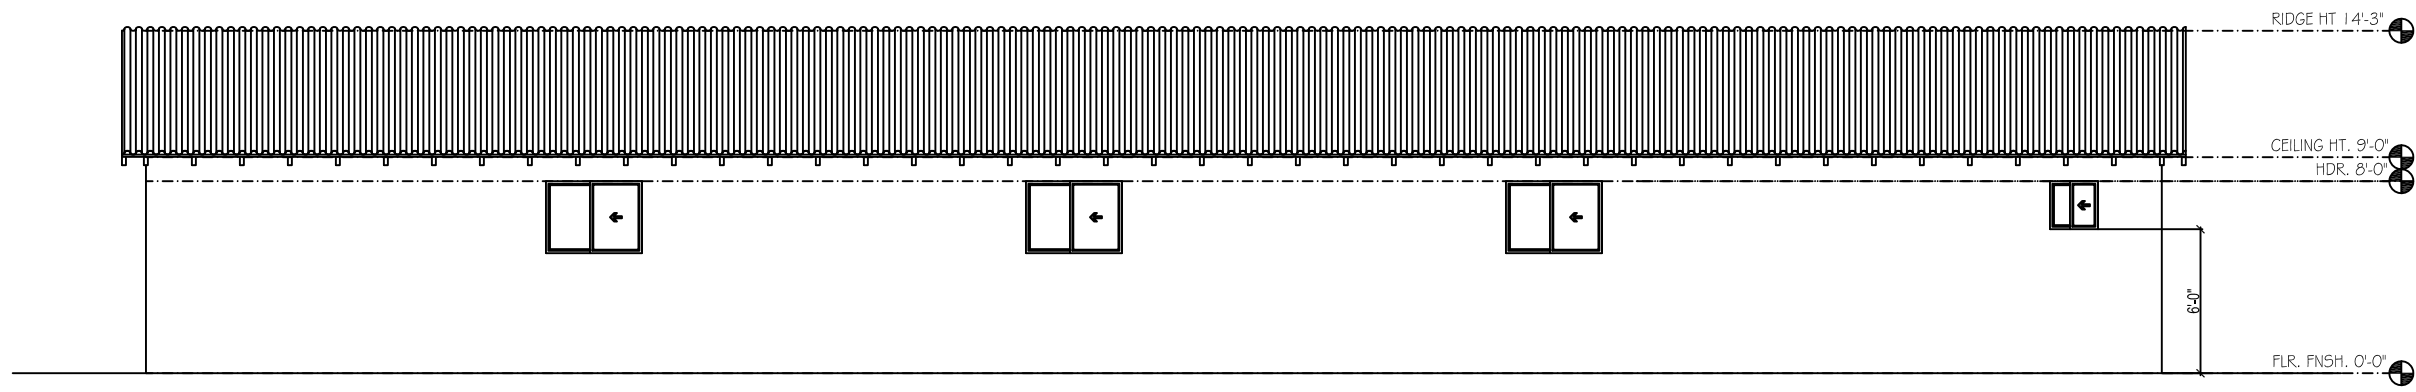

ELEV. 1 PG. 1 OF 5

SCALE: 1/8" = 1'-0"

LAZARIAN WORLD CHURCH/COMMUNITY CENTER

ELEV. 2
SCALE: 1/8" = 1'-0"

PG. 2 OF 5

ELEV. 3 PG. 3 OF 5

SCALE: 1/8" = 1'-0"

ELEV. 4 PG. 4 OF 5
SCALE: 1/8" = 1'-0"

FLOOR PLAN PG. 5 OF 5
 SCALE: 1/8" = 1'-0"

Buildings vary in size up to 34' wide by 100' long