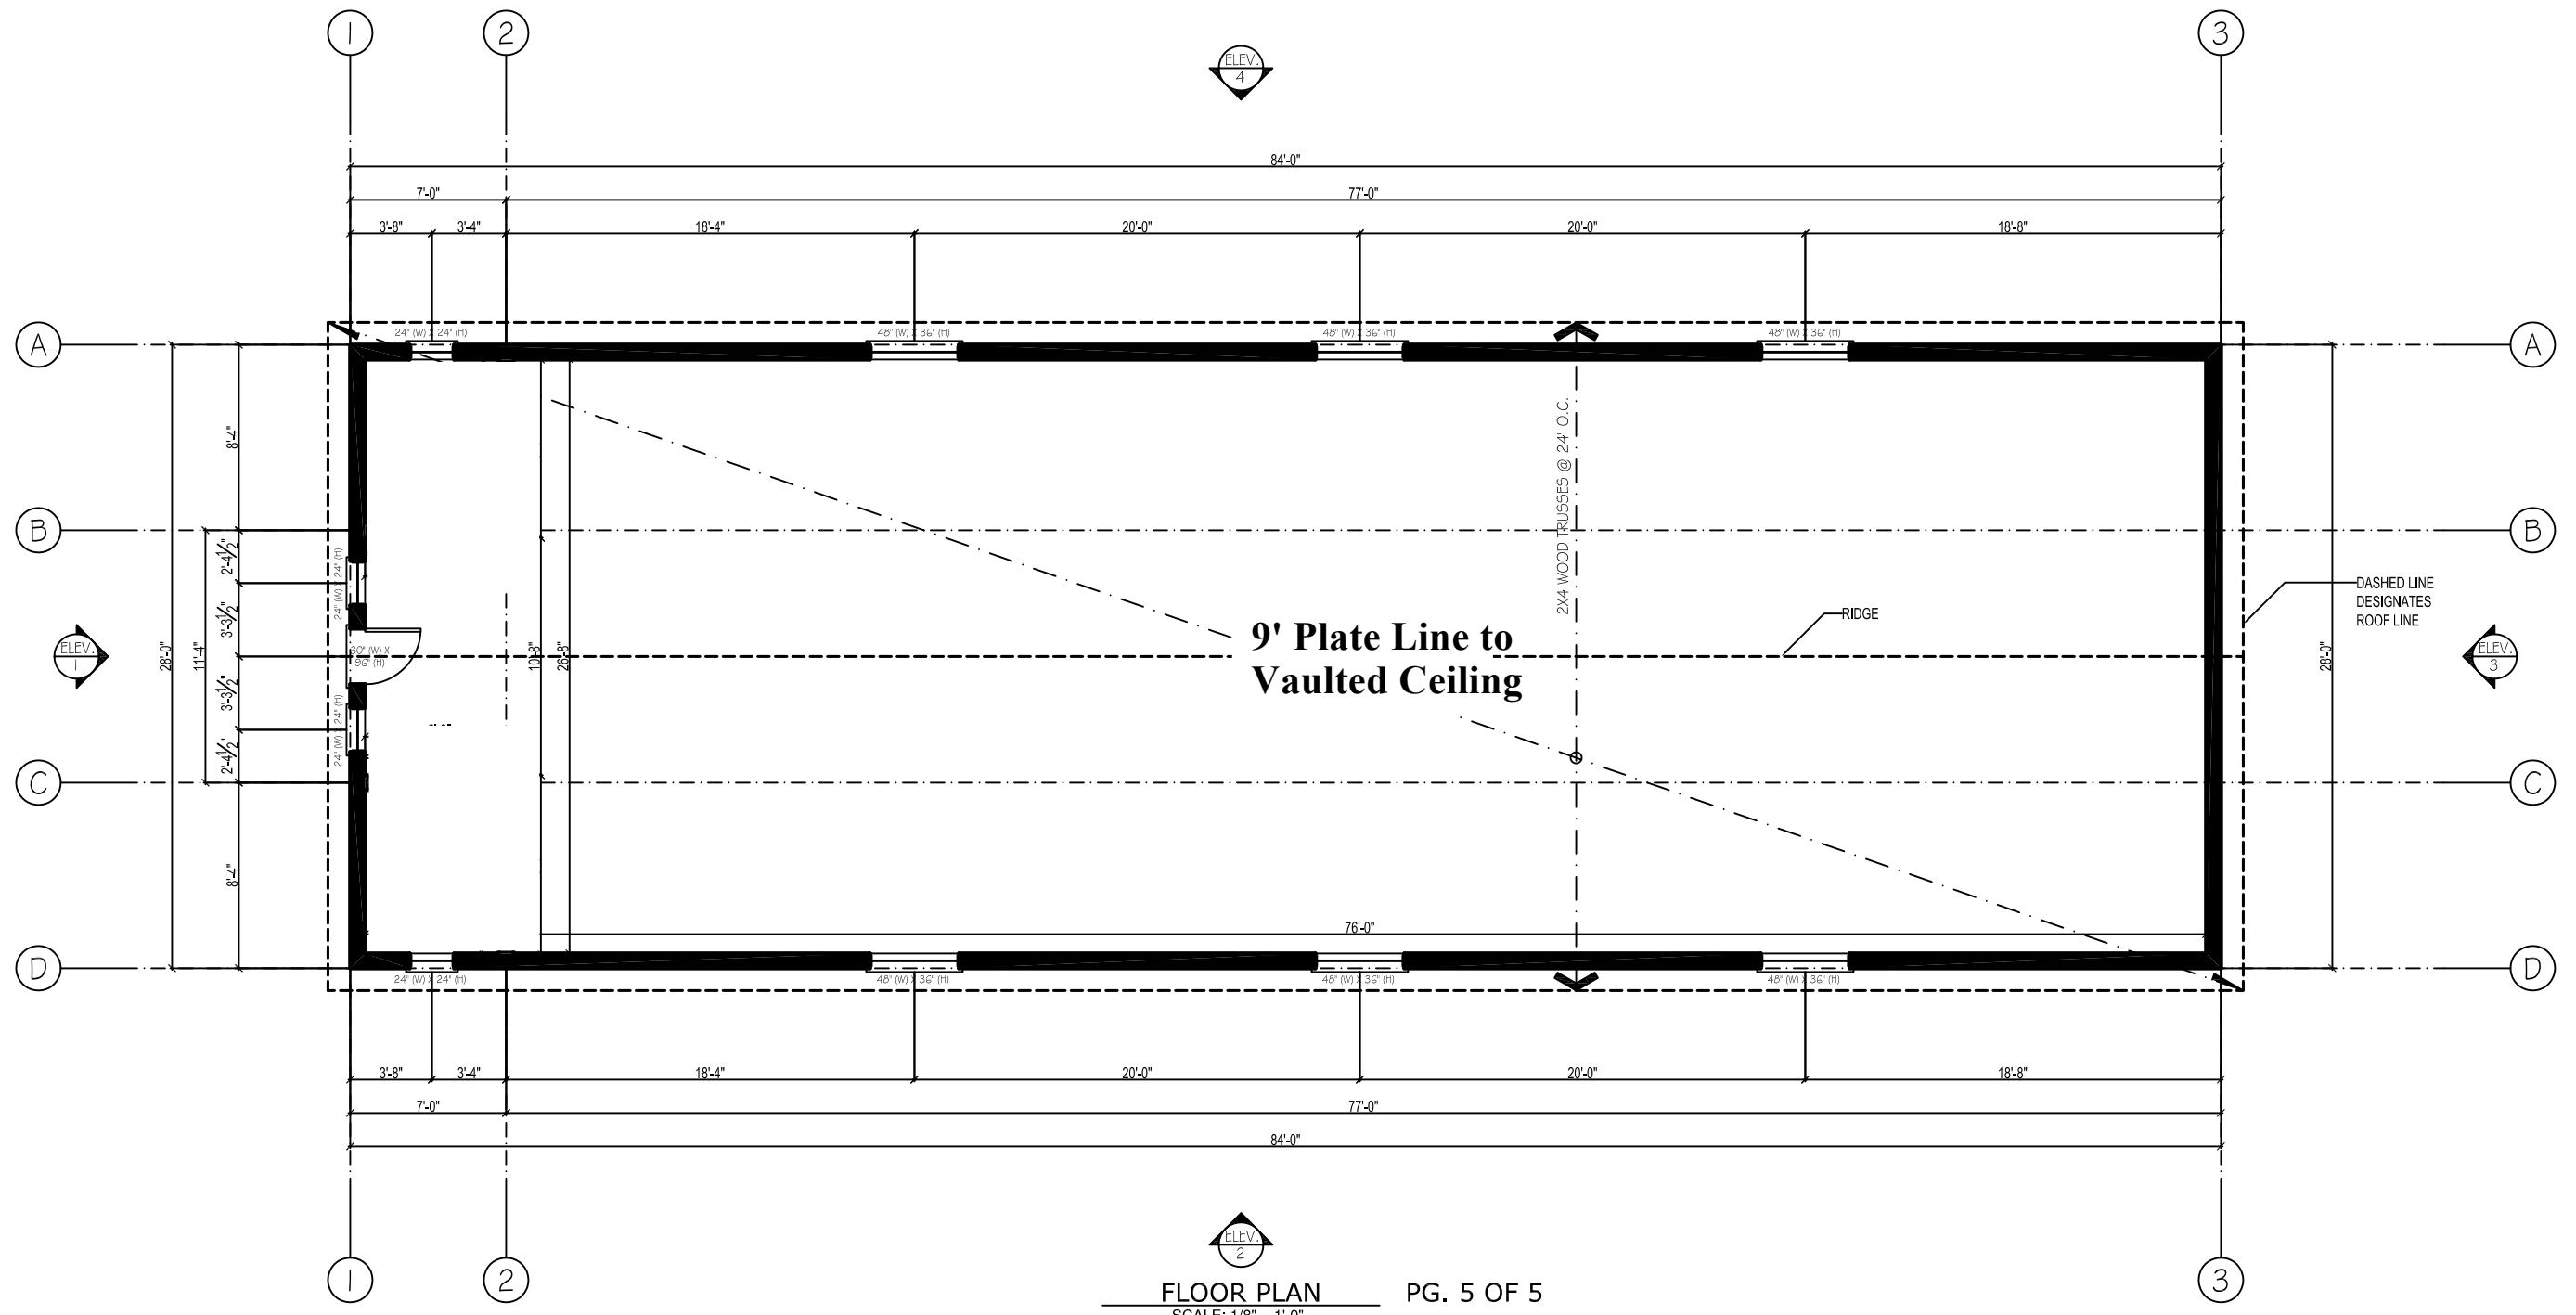

ELEV. 1 PG. 1 OF 5

SCALE: 1/8" = 1'-0"

LAZARIAN WORLD CHURCH/COMMUNITY CENTER

ELEV. 2
SCALE: 1/8" = 1'-0"

PG. 2 OF 5

ELEV. 3 PG. 3 OF 5

SCALE: 1/8" = 1'-0"

ELEV. 4 PG. 4 OF 5
SCALE: 1/8" = 1'-0"

FLOOR PLAN PG. 5 OF 5
 SCALE: 1/8" = 1'-0"

Buildings vary in size up to 34' wide by 100' long