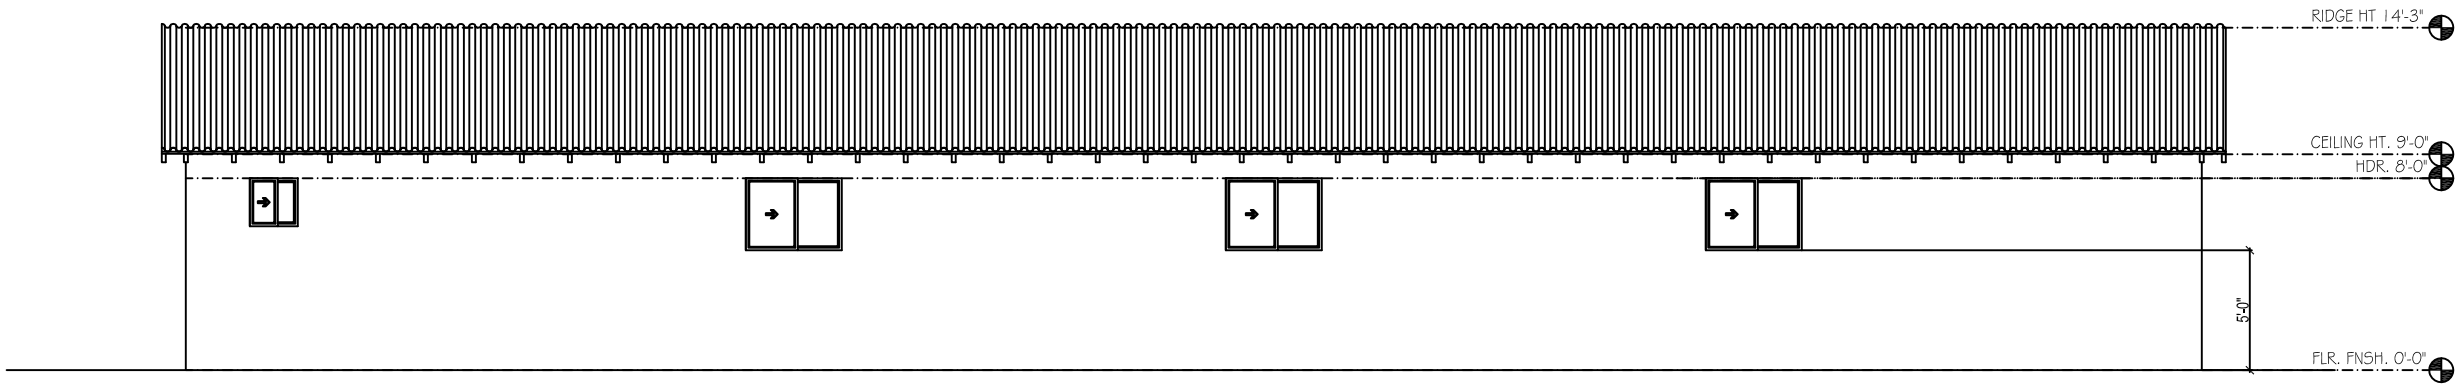

ELEV. 1 PG. 1 OF 5

SCALE: 1/8" = 1'-0"

LAZARIAN WORLD CHURCH/COMMUNITY CENTER

ELEV. 2
SCALE: 1/8" = 1'-0"

PG. 2 OF 5

ELEV. 3 PG. 3 OF 5

SCALE: 1/8" = 1'-0"

ELEV. 4 PG. 4 OF 5
SCALE: 1/8" = 1'-0"

FLOOR PLAN PG. 5 OF 5
 SCALE: 1/8" = 1'-0"

Buildings vary in size up to 34' wide by 100' long